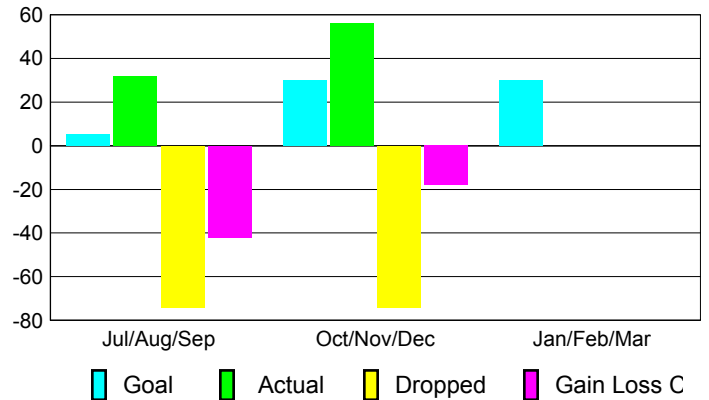

### Club Results 2012-2013

Goal, New, Dropped, Gain/Loss

## MEMBERSHIP

Membership Results  
2012-2013

Membership  
2011-2012

Month	Net Memb Goal	Actual New Memb	Actual Dropped Memb	Gain/Loss of Memb	Gain/Loss of Memb
Jul/Aug/Sep	5	32	-74	-42	-24
Oct/Nov/Dec	30	56	-74	-18	-28
Jan/Feb/Mar	30				-30
<b>Totals</b>	<b>65</b>	<b>88</b>	<b>-148</b>	<b>-60</b>	<b>-82</b>

### Membership Results 2012-2013

Goal, New, Dropped, Gain/Loss